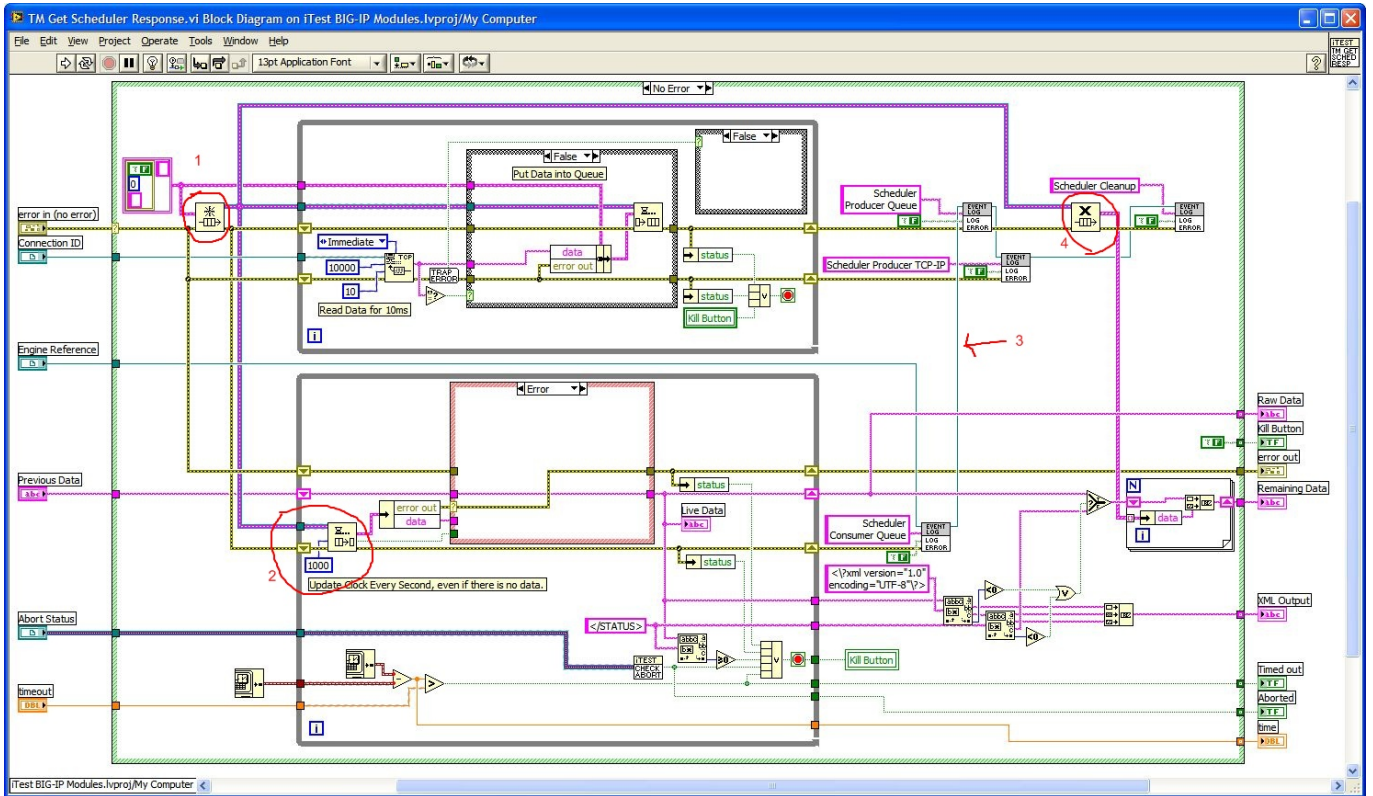

Download from  
**Dreamstime.com**

This watermarked comp image is for previewing purposes only.

ID 2468711

© Milan Surkala | Dreamstime.com

[Serial Port Overrun Error Labview Training](#)

[Serial Port Overrun Error Labview Training](#)

[Little Big Planet For Ppspp](#)

e828bfe731 [Download converter dari pdf ke dwg](#)

e828bfe731

[Farming Simulator 2012 For Mac](#)